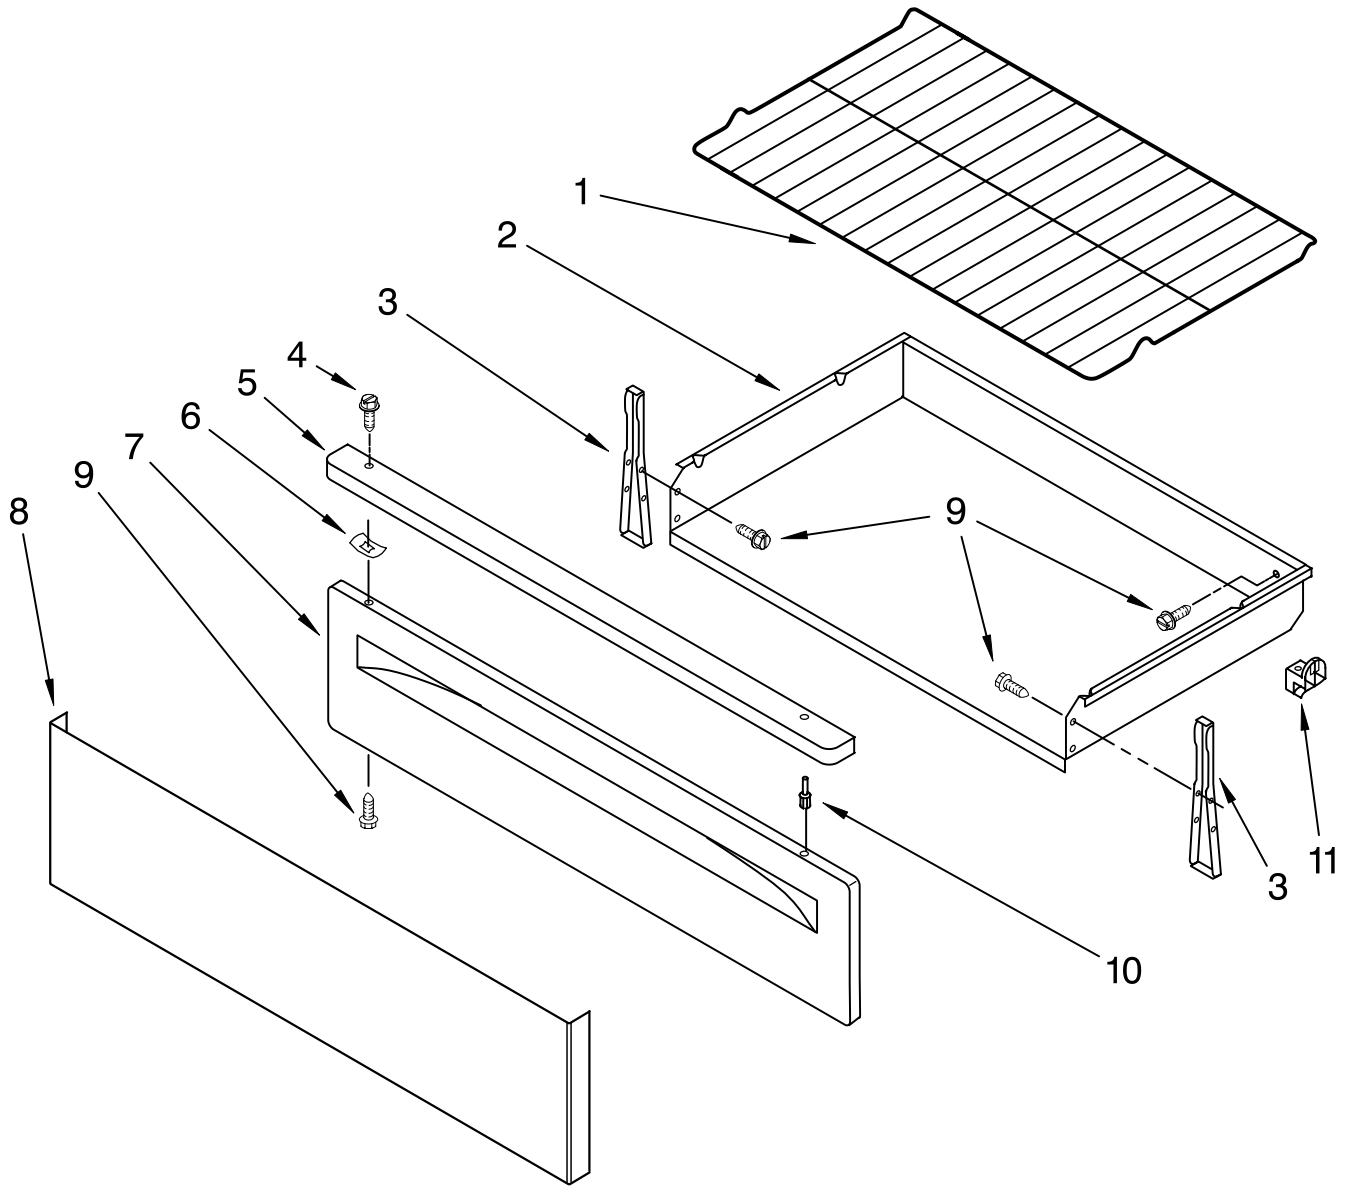

DRAWER & BROILER PARTS

For Models: SF367LXSQ1, SF367LXSB1, SF367LXSS1, SF367LXSY1
(Designer White) (Black) (Stainless Steel)(Universal Silver)

Illus. No.	Part No.	DESCRIPTION
1	3195710	Rack, Oven (2)
2	9761031	Drawer, Storage
3	3196817	Bracket, Drawer(2)
4	W10031790	Screw, For Stainless Steel And Universal Silver Models

Illus. No.	Part No.	DESCRIPTION
5	9757219	Handle Stainless Steel Model
	9762251	Universal Silver Model
6	9781235	Clip
7	W10022090	White Panel, Drawer Frnt
	W10022100	Black

Illus. No.	Part No.	DESCRIPTION
8	9755797	Panel, Drawer Frnt For Stainless Steel And Universal Silver Models
9	3196168	Screw
10		Rivet, Push (2)
	3196814	White
	3196813	Black
11	8053334	Spacer, Glide

FOR ORDERING INFORMATION REFER TO PARTS PRICE LIST